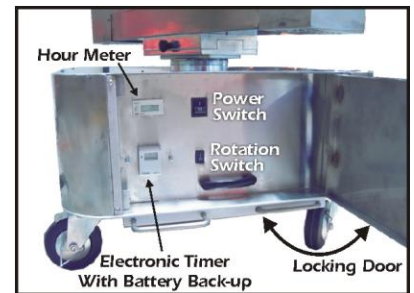

Stainless Steel Housing

Just run a heavy duty extension cord  
and plug it in.

Full 360°  
Continuous Rotation

Rolling Wheels with Locks

Grab attention from 4 - 6 miles

Two Piece Construction

The built-in electronic timer with back-up battery will automatically turn the light on and off at preset times and you can set it to turn on & off at different times for each day of the week. When you unplug the light to store it away the programmed times will be held in memory for up to 15 days. This means you can rent this light to a car dealer or other business and set it, so it will only work on Friday and Saturday nights from 8 pm to 11 pm and then lock the door and they can only use the light during these hours.